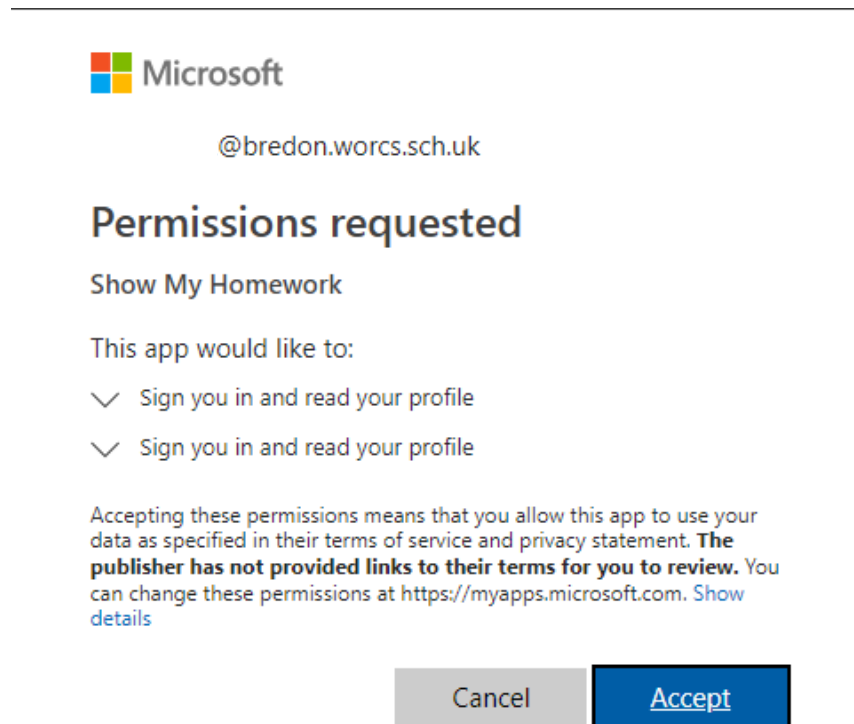

## Enter password

.....

[Forgot my password](#)

Sign in

Sign into Office365 using your school email and password. Ensure to add @bredon.worcs.sch.uk

- ▶ If this is the first time you have signed in using this method you need to accept the next message.