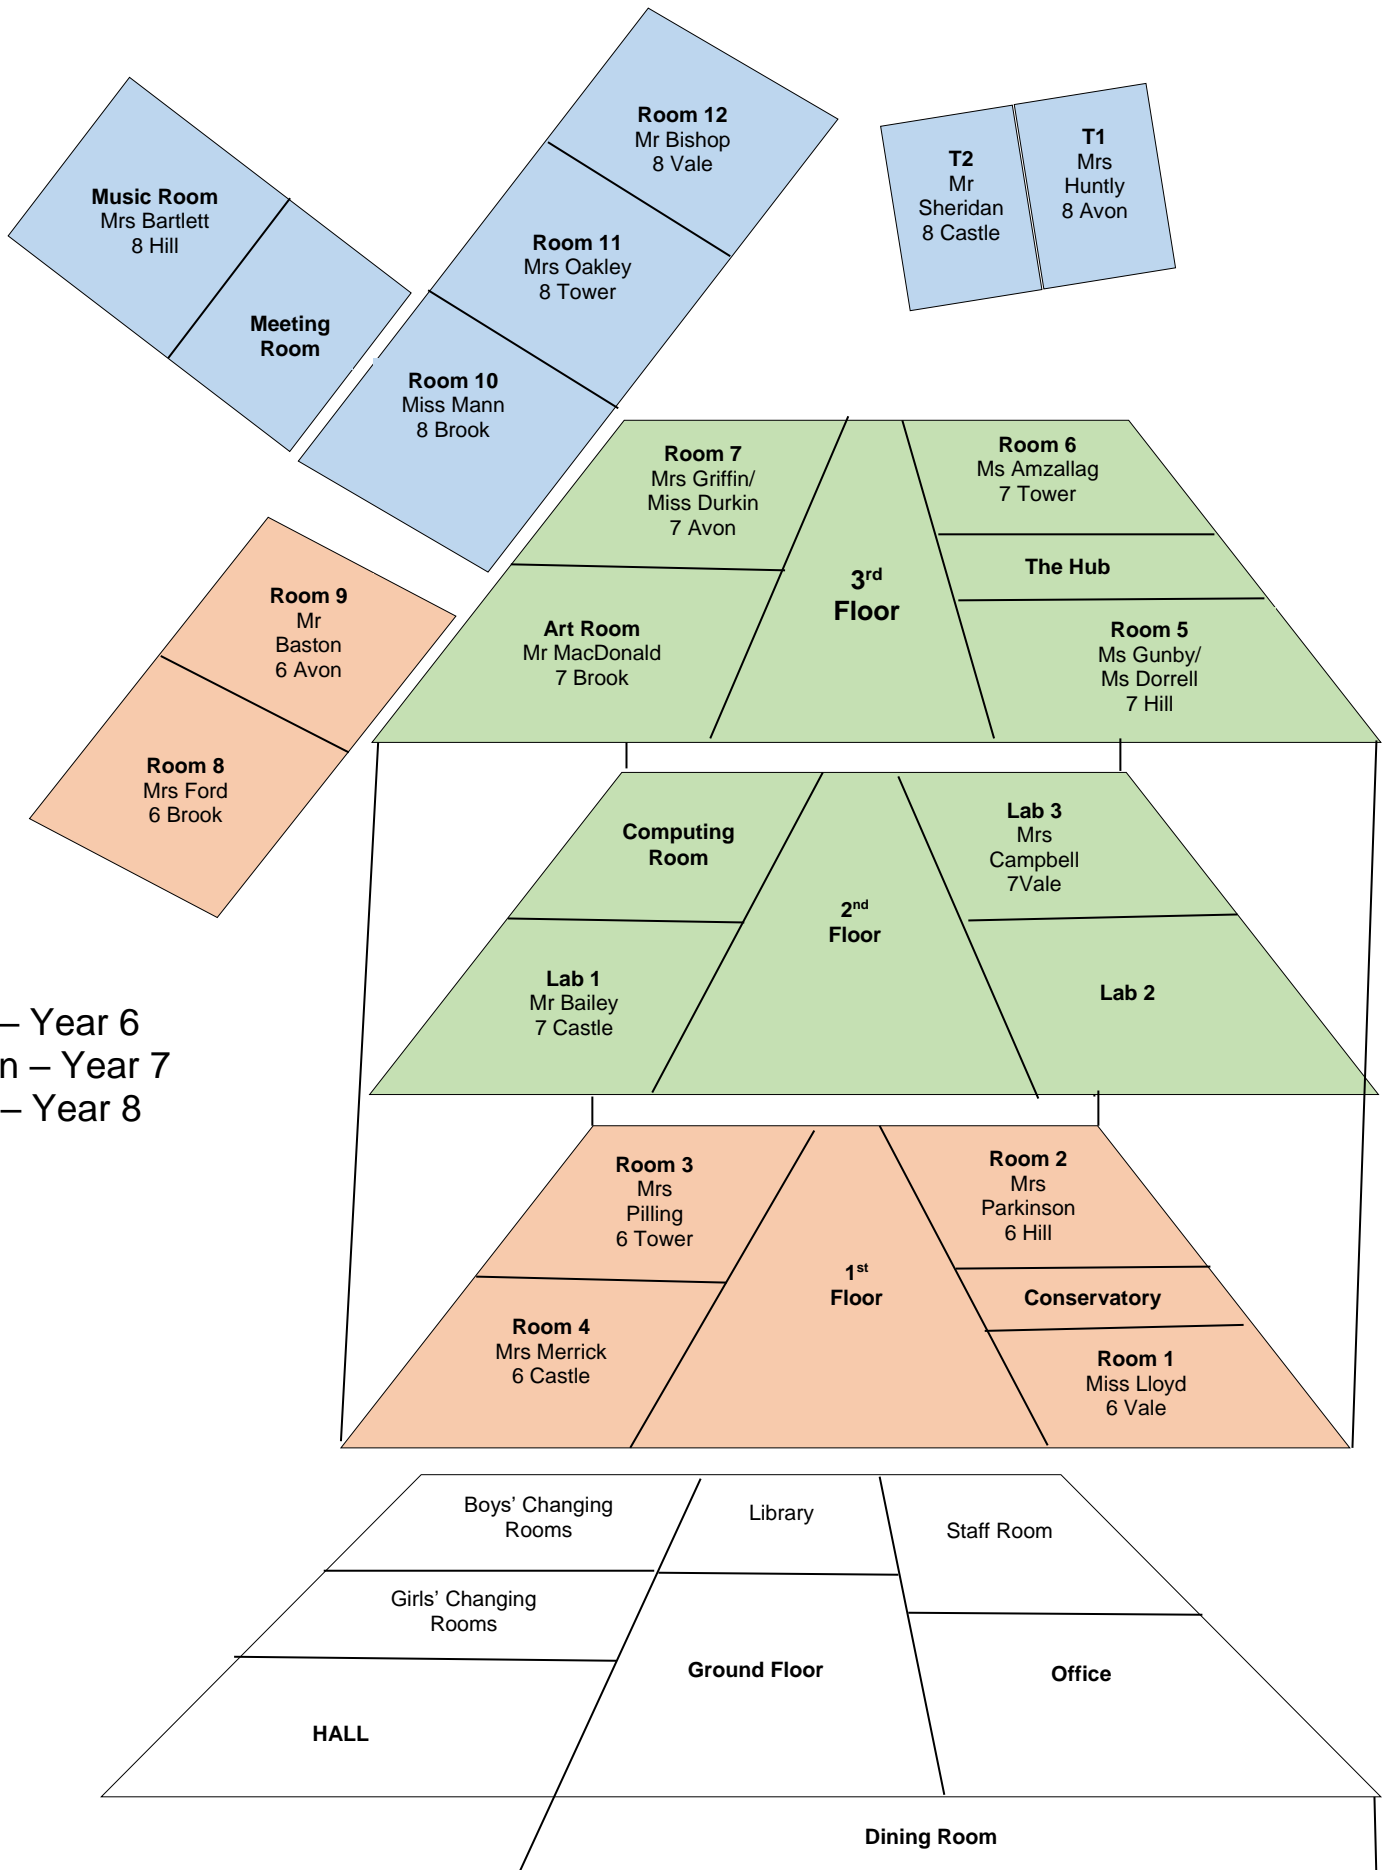

Bredon Hill Academy

Site Map

Wilson Building

Key

- Pink – Year 6
- Green – Year 7
- Blue – Year 8